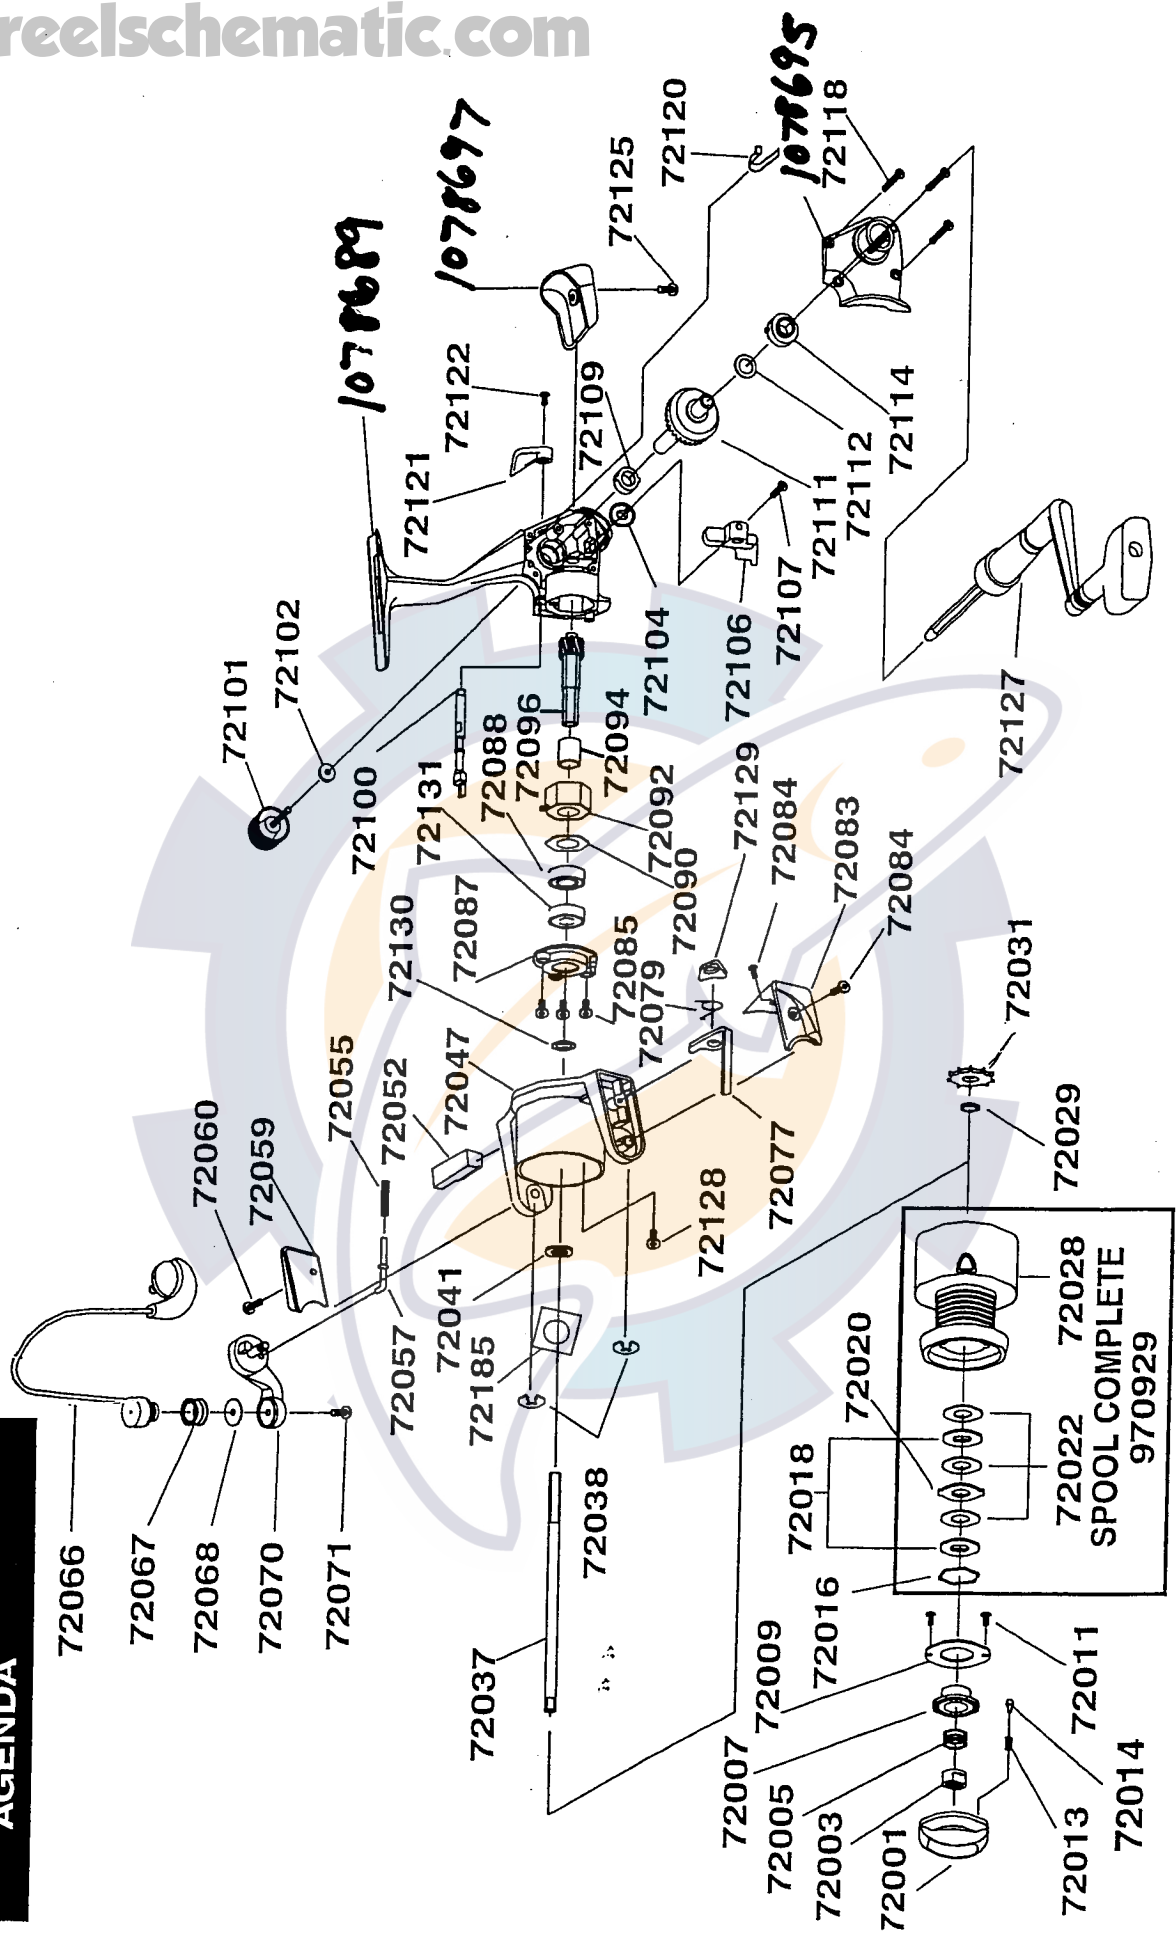

AGENDA

Cardinal AG6F 00
 New Style - Body Shape by Body cap
 Bulges out old style is straight cut.

Please specify reel model
 and part number when
 ordering parts.